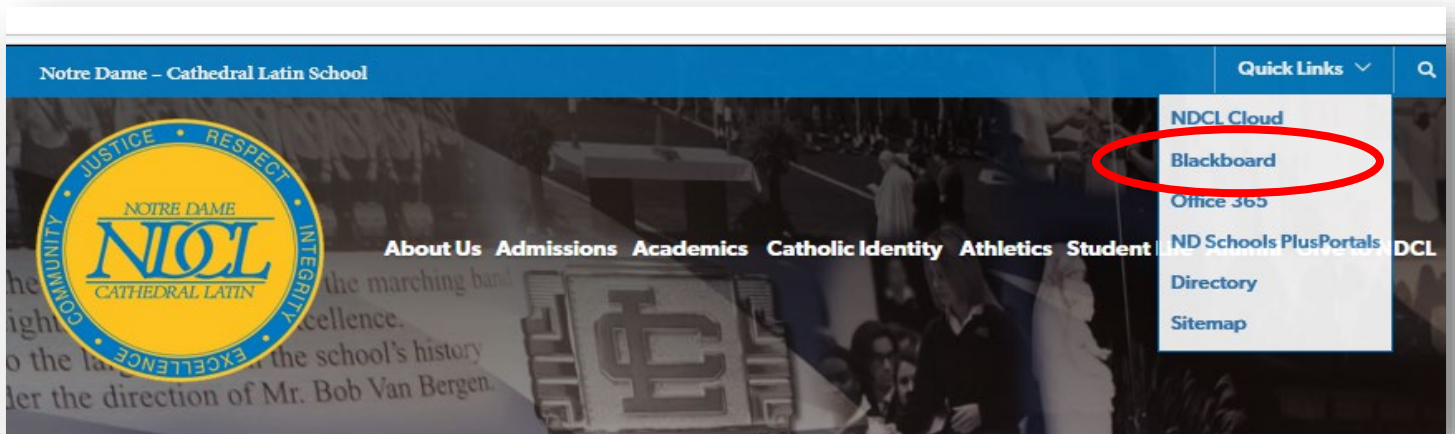

Logging into Blackboard

The preferred browsers for Blackboard are Chrome and Firefox.

To access your Blackboard summer courses, go to the NDCL Website, www.ndcl.org, and click on Quick Links in the upper right-hand corner and select Blackboard, or go directly to ndcl.blackboard.com

Then, log in to Blackboard using your Username and Password provided in the email:

A screenshot of the Blackboard learn login page. The page has a light beige background with a grid pattern. At the top, it says 'Blackboard learn' with a green plus sign. Below that are two input fields: 'USERNAME:' and 'PASSWORD:'. A blue 'Login' button is at the bottom left, and a link 'Forgot Your Password?' is at the bottom right.