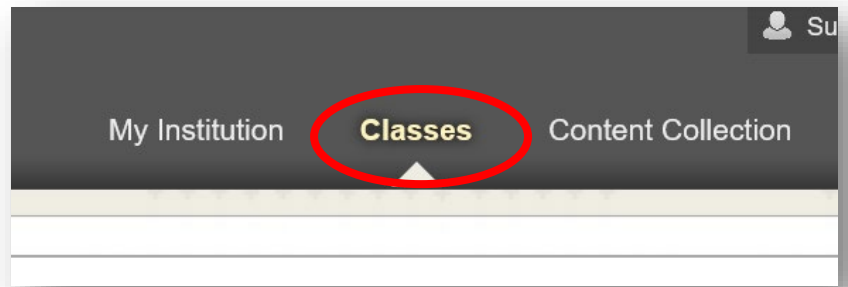

You will find your Summer Assignments by clicking on “Classes” in the upper right corner of the Dashboard Notification page: