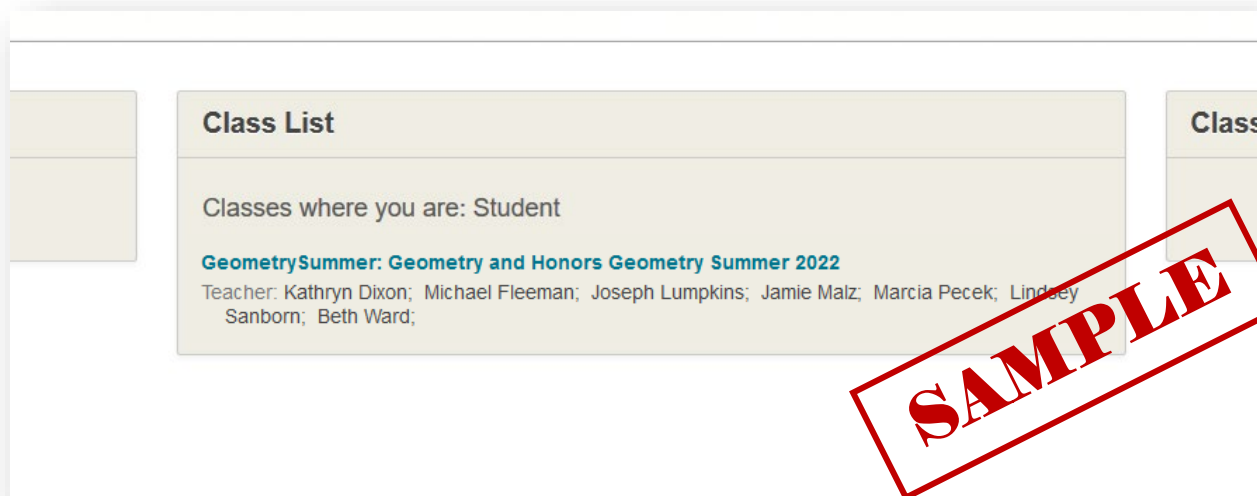

You will see your Summer course(s) in your Class List. Click on the name of each course to access the content.